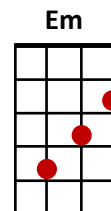

Real Hope – Paul Heaton, Jacqui Abbott - 2014

Chorus

G **C**
Giv...ing real hope to false people,
G **D**
Telling the world it can sing.
G **C**
False hope to real folk,
G **D** **G**
You can sing, you can sing, you can sing.

Bridge

Am **G**
Take heed if your dreams are a staring,
Am **G**
Dreamboat can end up on rocks,
Am **G** **Em**
That road paved with gold is just one block away,
D **G** **Em**
From the rear end of Top of the Pa-ah-ops,
D **G**
From the rear end of Top of the Pops.
Am **G**
If you want it don't tell us about it,
Am **G**
And if you don't get it don't cry,
Am **G** **Em**
Just do as I say and follow your dreams,
D **G** **Em**
A fool is the weight of a fl-ah-iy,
D **G**
A fool is the weight of a fly.

Chorus X 2

G **C**
Giv...ing real hope to false people,
G **D**
Telling the world it can sing.
G **C**
False hope to real folk,
G **D** **G**
You can sing, you can sing, you can sing. (2nd Time X 2)