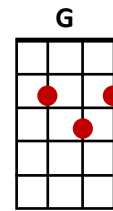

# Real Hope - Paul Heaton, Jacqui Abbott - 2014

Intro. - **Moderate 6/8 Time Rolling G**

**G** **Am**  
She wanted her face to be famous,  
**G**  
She dragged it off down to the smoke,  
**C**  
Where she went on a show where they turn dreams to gold,  
**G** **D** **G**  
And give real people false hope.

**G** **Am**  
She needed the comfort she needed the cheer,  
**G**  
Her children had all flown the nest,  
**C**  
She desperately wanted to change her career  
**G** **D** **G**  
To the thing she felt she did best.

## Chorus

**G** **C**  
Giv...ing real hope to false people,  
**G** **D**  
Telling the world it can sing.  
**G** **C**  
False hope to real folk,  
**G** **D** **G**  
You can sing, you can sing, you can sing.

## Chorus X 2

**G** **C**  
Giv...ing real hope to false people,  
**G** **D**  
Telling the world it can sing.  
**G** **C**  
False hope to real folk,  
**G** **D** **G**  
You can sing, you can sing, you can sing. (2<sup>nd</sup> Time X 2)