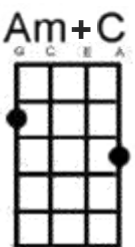

Karma Chameleon

Intro:- G / / / / C / / / / : G / / / / C / / / / .....

/ / C G C
There's a lovin' in your eyes all the way

C G C
If I listen to your lies would you say?

F G
I'm a man (*a man...*) without conviction

F G
I'm a man (*a man...*) who doesn't know

F G
How to sell (*to sell...*) a contradiction

F Am+C G **!STOP!**
You come and go: You come and go

Chorus:-

C G Am
Karma; Karma; Karma; Karma; Karma; Chameleon

Dm C G
You come and go: You come and go

C G Am
Loving would be easy if your colours were like my dream

Dm C G **!STOP! (First Chorus Only!)**
Red gold and green; red gold and green

C G C
Didn't hear your wicked words every day

C G C
And you used to be so sweet, I heard you say

F G
That my love (*my love...*) was an addiction

F G
When we cling (*we cling...*) our love is strong

F G
When you go (*you go...*) you're gone forever

F Am+C G **!STOP!**
You string along: You string along

Chorus:-