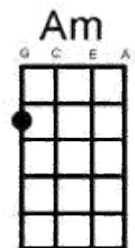

Karma Chameleon

Intro:- G / / / / C / / / / : G / / / / C / / / / .....

/ / C G C
There's a lovin' in your eyes all the way

C G C
If I listen to your lies would you say?

F G
I'm a man (*a man...*) without conviction

F G
I'm a man (*a man...*) who doesn't know

F G
How to sell (*to sell...*) a contradiction

F Am+C G **!STOP!**
You come and go: You come and go

Chorus:-

C G Am
Karma; Karma; Karma; Karma; Karma; Chameleon

Dm C G
You come and go: You come and go

C G Am
Loving would be easy if your colours were like my dream

Dm C G **!STOP! (First Chorus Only!)**
Red gold and green; red gold and green

C G C
Didn't hear your wicked words every day

C G C
And you used to be so sweet, I heard you say

F G
That my love (*my love...*) was an addiction

F G
When we cling (*we cling...*) our love is strong

F G
When you go (*you go...*) you're gone forever

F Am+C G **!STOP!**
You string along: You string along

Chorus:-