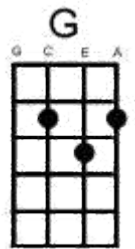

Karma Chameleon

Intro:- G / / / / C / / / / : G / / / / C / / / / .....

/ / C G C
There's a lovin' in your eyes all the way

C G C
If I listen to your lies would you say?

F G
I'm a man (*a man...*) without conviction

F G
I'm a man (*a man...*) who doesn't know

F G
How to sell (*to sell...*) a contradiction

F Am+C G **!STOP!**
You come and go: You come and go

Chorus:-

C G Am
Karma; Karma; Karma; Karma; Karma; Chameleon

Dm C G
You come and go: You come and go

C G Am
Loving would be easy if your colours were like my dream

Dm C G **!STOP! (First Chorus Only!)**
Red gold and green; red gold and green

C G C
Didn't hear your wicked words every day

C G C
And you used to be so sweet, I heard you say

F G
That my love (*my love...*) was an addiction

F G
When we cling (*we cling...*) our love is strong

F G
When you go (*you go...*) you're gone forever

F Am+C G **!STOP!**
You string along: You string along

Chorus:-