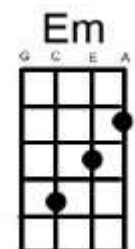

Karma Chameleon

Intro:- G / / / / C / / / / : G / / / / C / / / / .....

/ / C G C
There's a lovin' in your eyes all the way

C G C
If I listen to your lies would you say?

F G
I'm a man (*a man...*) without conviction

F G
I'm a man (*a man...*) who doesn't know

F G
How to sell (*to sell...*) a contradiction

F Am+C G **!STOP!**
You come and go: You come and go

Chorus:-

C G Am
Karma; Karma; Karma; Karma; Karma; Chameleon

Dm C G
You come and go: You come and go

C G Am
Loving would be easy if your colours were like my dream

Dm C G **!STOP! (First Chorus Only!)**
Red gold and green; red gold and green

C G C
Didn't hear your wicked words every day

C G C
And you used to be so sweet, I heard you say

F G
That my love (*my love...*) was an addiction

F G
When we cling (*we cling...*) our love is strong

F G
When you go (*you go...*) you're gone forever

F Am+C G **!STOP!**
You string along: You string along

Chorus:-