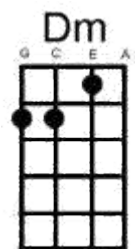

Karma Chameleon

Intro:- G / / / / C / / / / : G / / / / C / / / / .....

/ / C G C
There's a lovin' in your eyes all the way

C G C
If I listen to your lies would you say?

F G
I'm a man (*a man...*) without conviction

F G
I'm a man (*a man...*) who doesn't know

F G
How to sell (*to sell...*) a contradiction

F Am+C G **!STOP!**
You come and go: You come and go

Chorus:-

C G Am
Karma; Karma; Karma; Karma; Karma; Chameleon

Dm C G
You come and go: You come and go

C G Am
Loving would be easy if your colours were like my dream

Dm C G **!STOP! (First Chorus Only!)**
Red gold and green; red gold and green

C G C
Didn't hear your wicked words every day

C G C
And you used to be so sweet, I heard you say

F G
That my love (*my love...*) was an addiction

F G
When we cling (*we cling...*) our love is strong

F G
When you go (*you go...*) you're gone forever

F Am+C G **!STOP!**
You string along: You string along

Chorus:-