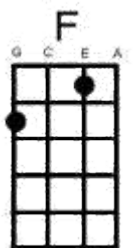

Karma Chameleon

Intro:- G / / / / C / / / / : G / / / / C / / / / .....

/ / C G C
There's a lovin' in your eyes all the way

C G C
If I listen to your lies would you say?

F G
I'm a man (*a man...*) without conviction

F G
I'm a man (*a man...*) who doesn't know

F G
How to sell (*to sell...*) a contradiction

F Am+C G **!STOP!**
You come and go: You come and go

Chorus:-

C G Am
Karma; Karma; Karma; Karma; Karma; Chameleon

Dm C G
You come and go: You come and go

C G Am
Loving would be easy if your colours were like my dream

Dm C G **!STOP! (First Chorus Only!)**
Red gold and green; red gold and green

C G C
Didn't hear your wicked words every day

C G C
And you used to be so sweet, I heard you say

F G
That my love (*my love...*) was an addiction

F G
When we cling (*we cling...*) our love is strong

F G
When you go (*you go...*) you're gone forever

F Am+C G **!STOP!**
You string along: You string along

Chorus:-