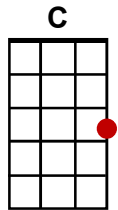

Knockin' On Heaven's Door

(Bob Dylan)

Intro: **G D Am G D C** (First two lines)

G **D** **Am**
Mama, take this badge off of me,

G **D** **C**
I can't use it anymore,

G **D** **Am**
It's getting dark, too dark to see,

G **D** **C**
Feel like I'm knockin' on heaven's door.

G **D** **Am**
Chorus: Knock, knock, knockin' on heaven's door,

G **D** **C**
Knock, knock, knockin' on heaven's door,

G **D** **Am**
Knock, knock, knockin' on heaven's door,