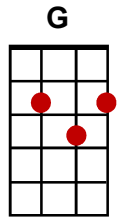

Knockin' On Heaven's Door

(Bob Dylan)

Intro: **G D Am G D C** (First two lines)

G **D** **Am**
Mama, take this badge off of me,

G **D** **C**
I can't use it anymore,

G **D** **Am**
It's getting dark, too dark to see,

G **D** **C**
Feel like I'm knockin' on heaven's door.

G **D** **Am**
Chorus: Knock, knock, knockin' on heaven's door,

G **D** **C**
Knock, knock, knockin' on heaven's door,

G **D** **Am**
Knock, knock, knockin' on heaven's door,

G **D** **C**
Knock, knock, knockin' on heaven's door.

G **D** **Am**
Mama, put my guns in the ground,

G **D** **C**
I can't shoot them anymore,

G **D** **Am**
That long black cloud is comin' down,

G **D** **C**
Feel like I'm knockin' on heaven's door.