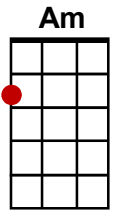

Knockin' On Heaven's Door

(Bob Dylan)

Intro: **G D Am G D C** (First two lines)

G **D** **Am**
Mama, take this badge off of me,

G **D** **C**
I can't use it anymore,

G **D** **Am**
It's getting dark, too dark to see,

G **D** **C**
Feel like I'm knockin' on heaven's door.

G **D** **Am**
Chorus: Knock, knock, knockin' on heaven's door,

G **D** **C**
Knock, knock, knockin' on heaven's door,

G **D** **Am**
Knock, knock, knockin' on heaven's door,

G **D** **C**
Knock, knock, knockin' on heaven's door.

G **D** **Am**
Mama, put my guns in the ground,

G **D** **C**
I can't shoot them anymore,

G **D** **Am**
That long black cloud is comin' down,

G **D** **C**
Feel like I'm knockin' on heaven's door.