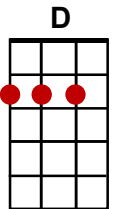

Knockin' On Heaven's Door

(Bob Dylan)

Intro: **G D Am G D C** (First two lines)

G **D** **Am**
Mama, take this badge off of me,

G **D** **C**
I can't use it anymore,

G **D** **Am**
It's getting dark, too dark to see,

G **D** **C**
Feel like I'm knockin' on heaven's door.

G **D** **Am**
Chorus: Knock, knock, knockin' on heaven's door,

G **D** **C**
Knock, knock, knockin' on heaven's door,

G **D** **Am**
Knock, knock, knockin' on heaven's door,

G **D** **C**
Knock, knock, knockin' on heaven's door.

G **D** **Am**
Mama, put my guns in the ground,

G **D** **C**
I can't shoot them anymore,

G **D** **Am**
That long black cloud is comin' down,

G **D** **C**
Feel like I'm knockin' on heaven's door.