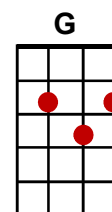

Islands In The Stream

(Kenny Rogers and Dolly Parton)

Intro: **G** /// **C** ↓ **G** // **G** /// **C** ↓ **G** //

G
Baby when I met you there was peace unknown

I set out to get you with a fine tooth comb. **G7**

I was soft inside, there was something goin' on **C** **G** /// **C** ↓ **G** //

G
You do something to me that I can't explain

Hold me closer and I feel no pain, **G7**

Ev'ry beat of my heart, we got something goin' on **C** **G**

Cont'd

Islands In The Stream (Cont'd)

A
I can't live without you if the love was gone

A7
Ev'rything is nothing if you got no-one,

D **A ///** **D↓** **A //**
And you did walk in the night, slowly losin' sight of the real thing

A **D**
Sail away with me to another world

A
We rely on each other, uh huh

Bm **A** **A**
From one lover to another, uh- huh

Bm **A ///** **D↓** **A↓**
From one lover to another, uh- huh