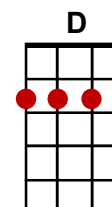

Islands In The Stream (Cont'd)

A
I can't live without you if the love was gone

A7
Ev'rything is nothing if you got no-one,

D **A ///** **D↓** **A //**
And you did walk in the night, slowly losin' sight of the real thing

A
But that won't happen to us and we got no doubt

A7
Too deep in love and we got no way out

D **A**
And the message is clear, this could be the year for the real thing

Dmaj7 **D**
No more will you cry, baby I will hurt you never

Dm
We start and end as one, in love for ever,

A
We can ride it together, uh huh, makin' love with each other, uh huh

A **D**
Chorus: Islands in the stream that is what we are

Bm **E7**
No one in between, how can we be wrong

A **D**
Sail away with me to another world

A
We rely on each other, uh huh

Bm **A ///** **D↓** **A //**
From one lover to another, uh- huh

A **D**
Islands in the stream that is what we are

Bm **E7**
No one in between, how can we be wrong

A **D**
Sail away with me to another world

A
We rely on each other, uh huh

Bm **A** **A**
From one lover to another, uh- huh

Bm **A ///** **D↓** **A↓**
From one lover to another, uh- huh