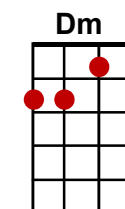

Islands In The Stream (Cont'd)

A
I can't live without you if the love was gone

A7
Ev'rything is nothing if you got no-one,

D **A ///** **D↓** **A //**
And you did walk in the night, slowly losin' sight of the real thing

A
But that won't happen to us and we got no doubt

A7
Too deep in love and we got no way out

D **A**
And the message is clear, this could be the year for the real thing

Dmaj7 **D**
No more will you cry, baby I will hurt you never

Dm
We start and end as one, in love for ever,

A
We can ride it together, uh huh, makin' love with each other, uh huh

A **D**
Chorus: Islands in the stream that is what we are

Bm **E7**
No one in between, how can we be wrong

A **D**
Sail away with me to another world

A
We rely on each other, uh huh

Bm **A ///** **D↓** **A //**
From one lover to another, uh- huh

A **D**
Islands in the stream that is what we are

Bm **E7**
No one in between, how can we be wrong

A **D**
Sail away with me to another world

A
We rely on each other, uh huh

Bm **A** **A**
From one lover to another, uh- huh

Bm **A ///** **D↓** **A↓**
From one lover to another, uh- huh