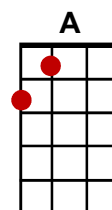

Islands In The Stream (Cont'd)

A
I can't live without you if the love was gone

A7
Ev'rything is nothing if you got no-one,

D **A ///** **D↓** **A //**
And you did walk in the night, slowly losin' sight of the real thing

A
But that won't happen to us and we got no doubt

A7
Too deep in love and we got no way out

D **A**
And the message is clear, this could be the year for the real thing

Dmaj7 **D**
No more will you cry, baby I will hurt you never

Dm
We start and end as one, in love for ever,

A
We can ride it together, uh huh, makin' love with each other, uh huh

A **D**
Chorus: Islands in the stream that is what we are

Bm **E7**
No one in between, how can we be wrong

A **D**
Sail away with me to another world

A
We rely on each other, uh huh

Bm **A ///** **D↓** **A //**
From one lover to another, uh- huh

A **D**
Islands in the stream that is what we are

Bm **E7**
No one in between, how can we be wrong

A **D**
Sail away with me to another world

A
We rely on each other, uh huh

Bm **A** **A**
From one lover to another, uh- huh

Bm **A ///** **D↓** **A↓**
From one lover to another, uh- huh