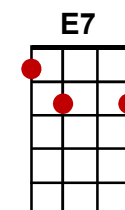

Islands In The Stream (Cont'd)

A
I can't live without you if the love was gone

A7
Ev'rything is nothing if you got no-one,

D **A ///** **D↓** **A //**
And you did walk in the night, slowly losin' sight of the real thing

A
But that won't happen to us and we got no doubt

A7
Too deep in love and we got no way out

D **A**
And the message is clear, this could be the year for the real thing

Dmaj7 **D**
No more will you cry, baby I will hurt you never

Dm
We start and end as one, in love for ever,

A
We can ride it together, uh huh, makin' love with each other, uh huh

A **D**
Chorus: Islands in the stream that is what we are

Bm **E7**
No one in between, how can we be wrong

A **D**
Sail away with me to another world

A
We rely on each other, uh huh

Bm **A ///** **D↓** **A //**
From one lover to another, uh- huh

A **D**
Islands in the stream that is what we are

Bm **E7**
No one in between, how can we be wrong

A **D**
Sail away with me to another world

A
We rely on each other, uh huh

Bm **A** **A**
From one lover to another, uh- huh

Bm **A ///** **D↓** **A↓**
From one lover to another, uh- huh