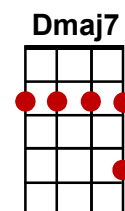

Islands In The Stream (Cont'd)

A
I can't live without you if the love was gone

A7
Ev'rything is nothing if you got no-one,

D **A ///** **D↓** **A //**
And you did walk in the night, slowly losin' sight of the real thing

A
But that won't happen to us and we got no doubt

A7
Too deep in love and we got no way out

D **A**
And the message is clear, this could be the year for the real thing

Dmaj7 **D**
No more will you cry, baby I will hurt you never

Dm
We start and end as one, in love for ever,

A
We can ride it together, uh huh, makin' love with each other, uh huh

A **D**
Chorus: Islands in the stream that is what we are

Bm **E7**
No one in between, how can we be wrong

A **D**
Sail away with me to another world

A
We rely on each other, uh huh

Bm **A ///** **D↓** **A //**
From one lover to another, uh- huh

A **D**
Islands in the stream that is what we are

Bm **E7**
No one in between, how can we be wrong

A **D**
Sail away with me to another world

A
We rely on each other, uh huh

Bm **A** **A**
From one lover to another, uh- huh

Bm **A ///** **D↓** **A↓**
From one lover to another, uh- huh