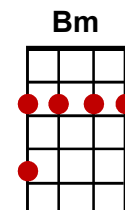

Islands In The Stream (Cont'd)

A
I can't live without you if the love was gone

A7
Ev'rything is nothing if you got no-one,

D **A ///** **D↓** **A //**
And you did walk in the night, slowly losin' sight of the real thing

A
But that won't happen to us and we got no doubt

A7
Too deep in love and we got no way out

D **A**
And the message is clear, this could be the year for the real thing

Dmaj7 **D**
No more will you cry, baby I will hurt you never

Dm
We start and end as one, in love for ever,

A
We can ride it together, uh huh, makin' love with each other, uh huh

A **D**
Chorus: Islands in the stream that is what we are

Bm **E7**
No one in between, how can we be wrong

A **D**
Sail away with me to another world

A
We rely on each other, uh huh

Bm **A ///** **D↓** **A //**
From one lover to another, uh- huh

A **D**
Islands in the stream that is what we are

Bm **E7**
No one in between, how can we be wrong

A **D**
Sail away with me to another world

A
We rely on each other, uh huh

Bm **A** **A**
From one lover to another, uh- huh

Bm **A ///** **D↓** **A↓**
From one lover to another, uh- huh