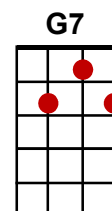

Islands In The Stream

(Kenny Rogers and Dolly Parton)

Intro: **G** /// **C** ↓ **G** // **G** /// **C** ↓ **G** //

G
Baby when I met you there was peace unknown

I set out to get you with a fine tooth comb. **G7**

I was soft inside, there was something goin' on **C** **G** /// **C** ↓ **G** //

G
You do something to me that I can't explain

Hold me closer and I feel no pain, **G7**

Ev'ry beat of my heart, we got something goin' on **C** **G**

Cont'd

Islands In The Stream (Cont'd)

A
I can't live without you if the love was gone

A7
Ev'rything is nothing if you got no-one,

D **A ///** **D↓** **A //**
And you did walk in the night, slowly losin' sight of the real thing

A **D**
Sail away with me to another world

A
We rely on each other, uh huh

Bm **A** **A**
From one lover to another, uh- huh

Bm **A ///** **D↓** **A↓**
From one lover to another, uh- huh