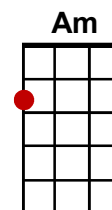

Am **D7**
No one in between, how can we be wrong

G **C**
Sail away with me to another world

G
We rely on each other, uh huh

Am **G** /// **C** ↓ **G** //
From one lover to another, uh- huh

A /// **D** ↓ **A** //