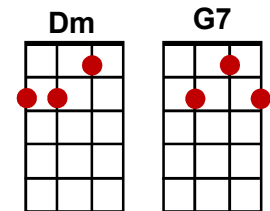

# Help Me Make It Through The Night

(Kris Kristofferson)

Intro: **C Csus4 C↓ [Stop]**

**n/c** **C Csus4 C**  
Take the ribbon from your (*my*) hair,

**F Am Dm**  
Shake it loose and let it fall,

**G7 G7sus2 G7**  
Layin' soft upon my (*your*) skin,

**C Csus4 C↓ [Stop]**  
Like the shadows on the wall.

**n/c** **C Csus4 C**  
Come and lay down by my side,

**F Am Dm**  
Till the early morning light,

**G7 G7sus2 G7**  
All I'm takin' is your time,

**C Csus4 C**  
Help me make it through the night

**C7** **F**  
I don't care who's right or wrong,

**C**  
I don't try to understand,

**D7**  
Let the devil take tomorrow,

**G7 G7sus4 G7↓ [Stop]**  
Lord, tonight I need a friend.

**n/c** **C Csus4 C**  
Yesterday is dead and gone,

# Help Me Make It Through The Night (Cont'd)

**C7** **F**  
I don't care who's right or wrong,

**C**  
I don't try to understand,

**D7**  
Let the devil take tomorrow,

**G7** **G7sus4** **G7↓ [Stop]**  
Lord, tonight I need a friend.