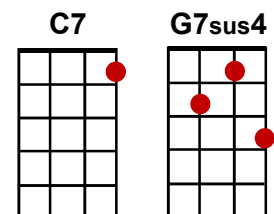

# Help Me Make It Through The Night

(Kris Kristofferson)

Intro: **C Csus4 C↓ [Stop]**

**n/c** **C Csus4 C**  
Take the ribbon from your (*my*) hair,

**F Am Dm**  
Shake it loose and let it fall,

**G7 G7sus2 G7**  
Layin' soft upon my (*your*) skin,

**C Csus4 C↓ [Stop]**  
Like the shadows on the wall.

**n/c** **C Csus4 C**  
Come and lay down by my side,

**F Am Dm**  
Till the early morning light,

**G7 G7sus2 G7**  
All I'm takin' is your time,

**C Csus4 C**  
Help me make it through the night

**C7** **F**  
I don't care who's right or wrong,

**C**  
I don't try to understand,

**D7**  
Let the devil take tomorrow,

**G7 G7sus4 G7↓ [Stop]**  
Lord, tonight I need a friend.

**n/c** **C Csus4 C**  
Yesterday is dead and gone,

# Help Me Make It Through The Night (Cont'd)

**C7** **F**  
I don't care who's right or wrong,

**C**  
I don't try to understand,

**D7**  
Let the devil take tomorrow,

**G7** **G7sus4** **G7↓ [Stop]**  
Lord, tonight I need a friend.