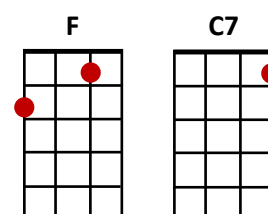

Goodnight Irene – Old American Folk

Intro. **Dm7 Em C Am G F C** **Moderate 3/4 Time**

C **G**
Last Saturday night I got married,

C
Me and my wife settled down.

C7 F
Now me and my wife are parted,

G7 Em (Dm7) C
Gonna take another stroll down....town.

Chorus

C **G** **C**
Irene, goodnight Irene, Irene, goodnight.
C7 F
Goodnight Irene, goodnight Irene.
G C C
I'll see you in my dreams.

Dm7 Em C Am G F C

C **G**
Sometimes I live in the country.

C
Sometimes I live in the town.

C7 F
Sometimes I take a fool notion,
G7 Em (Dm7) C

To jump in the river and.....drown.

Chorus – then Dm7 Em C Am G F C

C **G**
Stop you're ramblin', stop you're gamblin'.

C
Stop staying out late at night.

C7 F
Go home to your wife and family,

G7 Em (Dm7) C
Stay there by the fire...side.....bright.

Chorus X 2 **Slow on last line**