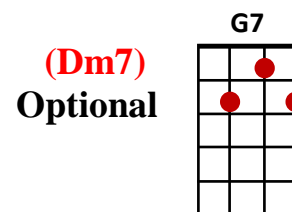

Goodnight Irene – Old American Folk

Intro. **Dm7 Em C Am G F C** **Moderate 3/4 Time**

C **G**
Last Saturday night I got married,

C
Me and my wife settled down.

C7 F
Now me and my wife are parted,

G7 Em (Dm7) C
Gonna take another stroll down....town.

Chorus

C **G** **C**
Irene, goodnight Irene, Irene, goodnight.
C7 F
Goodnight Irene, goodnight Irene.
G C C
I'll see you in my dreams.

Dm7 Em C Am G F C

C **G**
Sometimes I live in the country.

C
Sometimes I live in the town.

C7 F
Go home to your wife and family,

G7 Em (Dm7) C
Stay there by the fire...side.....bright.

Chorus X 2 **Slow on last line**