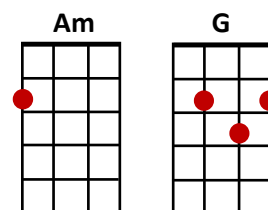

Goodnight Irene – Old American Folk

Intro. **Dm7 Em C Am G F C** **Moderate 3/4 Time**

C **G**
Last Saturday night I got married,

C
Me and my wife settled down.

C7 F
Now me and my wife are parted,

G7 Em (Dm7) C
Gonna take another stroll down....town.

Chorus

C **G** **C**
Irene, goodnight Irene, Irene, goodnight.
C7 F
Goodnight Irene, goodnight Irene.
G C C
I'll see you in my dreams.

Dm7 Em C Am G F C

C **G**
Sometimes I live in the country.

C
Sometimes I live in the town.

C7 F
Sometimes I take a fool notion,
G7 Em (Dm7) C

To jump in the river and.....drown.

Chorus – then Dm7 Em C Am G F C

C **G**
Stop you're ramblin', stop you're gamblin'.

C
Stop staying out late at night.

C7 F
Go home to your wife and family,

G7 Em (Dm7) C
Stay there by the fire...side.....bright.

Chorus X 2 **Slow on last line**