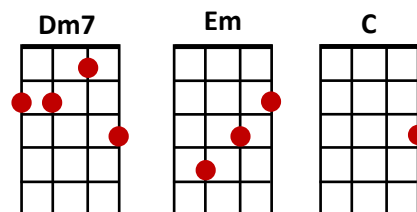

Goodnight Irene – Old American Folk

Intro. **Dm7 Em C Am G F C** **Moderate 3/4 Time**

C **G**
Last Saturday night I got married,

C
Me and my wife settled down.

C7 F
Now me and my wife are parted,

G7 Em (Dm7) C
Gonna take another stroll down....town.

Chorus

C **G** **C**
Irene, goodnight Irene, Irene, goodnight.
C7 F
Goodnight Irene, goodnight Irene.
G C C
I'll see you in my dreams.

Dm7 Em C Am G F C

C **G**
Sometimes I live in the country.

C
Sometimes I live in the town.

C7 F
Sometimes I take a fool notion,
G7 Em (Dm7) C

To jump in the river and.....drown.

Chorus – then Dm7 Em C Am G F C

C **G**
Stop you're ramblin', stop you're gamblin'.

C
Stop staying out late at night.

C7 F
Go home to your wife and family,

G7 Em (Dm7) C
Stay there by the fire...side.....bright.

Chorus X 2 **Slow on last line**