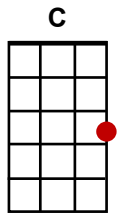

## Instrumental

1	2	3	4	1	2	3	4	1	2	3	4	1	2	3	4		
<b>C</b>		<b>C</b>		<b>F</b>		<b>C</b>		<b>F</b>	<b>C</b>	<b>F</b>	<b>C</b>	<b>G</b>		<b>G7</b>		<b>C</b>	<b>C</b>
A-----0 0 0 2 3-2-0-----0-0-----																	
E--0--0--0-0-0-----3-0-3--3-0-1-0-0-----0-1-0-----																	
C0-2-2-0-2--2-2-0-----2-----2-2-2-----2-0-0-----																	
G-----																	

**C** **C**  
We were halfway there when the rain came down

**F**  
On a day -l-ay-l-ay

**C**  
And she asked me up to her flat downtown

**C** **F** **C**  
On a fine soft day -l-ay

**F** **C** **Csus4** **C** **F** **C** **Csus4** **C**  
And I ask you, friend, what's a fella to do

**Am** **G** **F** **C**  
Cause her hair was black and her eyes were blue

**F** **C** **Csus4** **C** **F** **C** **Csus4** **C**  
So I took her hand and I gave her a twirl

**Am** **G** **F** **C**  
And I lost my heart to a Galway girl