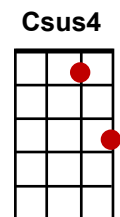

## Instrumental

1 2 3 4	1 2 3 4	1 2 3 4	1 2 3 4
C C	F C	F C F C	G G7
A-----	-0 0 0 2 3-2-0	-----	-0-0-----
E--0-----	-0-0-0-----	-----	-3-0-3--3-0-1-0-0-----
C0-2-2-0-2---	-2-2-0-----	-----	-2-----2-2-2-----2-0-0-
G-----	-----	-----	-----

1 2 3 4	1 2 3 4	1 2 3 4	1 2 3 4	
C C	F C	F C F C	G C	C C
A-0-0-0-2-3-2-0-----	-----	-----	-0-0-----	-----
E3-3-3-----	-3-3-3-1-0-1-----	-----	-3-----3-0-1-0-0-----	-0-1-0-----
C-----	-2-2-----	-----	-2-2-2-2-----	-2-0-0
G-----	-----	-----	-----	-----

**C** When I woke up I was all alone, **F** On a day -I-ay-I-ay

**C** With a broken heart and a ticket home **C** **F** **C** On a day -I-ay-I-ay

**F** **C** **Csus4** **C** And I ask you now, **F** tell me what would you do **C** **Csus4** **C**

**Am** **G** **F** **C** If her hair was black and her eyes were blue

**F** **C** **Csus4** **C** I've traveled 'round **F** I've been all over this world **C** **Csus4** **C**

**Am** **G** **F** **C** Boys I ain't never seen nothin' like a Galway girl