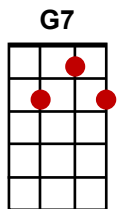

## Instrumental

1 2 3 4	1 2 3 4	1 2 3 4	1 2 3 4
C C	F C	F C F C	G G7
A-----	-0 0 0 2 3-2-0	-----	-0-0-----
E--0-----	-0-0-0-----	-----	-3-0-3--3-0-1-0-0-----
C0-2-2-0-2---	-2-2-0-----	-----	-2-----2-2-2-----2-0-0-
G-----	-----	-----	-----

1 2 3 4	1 2 3 4	1 2 3 4	1 2 3 4	
C C	F C	F C F C	G C	C C
A-0-0-0-2-3-2-0-----	-----	-----	-0-0-----	-----
E3-3-3-----	-3-3-3-1-0-1-----	-----	-3-----3-0-1-0-0-----	-0-1-0-----
C-----	-2-2-----	-----	-2-2-2-2-----	-2-0-0
G-----	-----	-----	-----	-----

**C** When I woke up I was all alone, **F** On a day -I-ay-I-ay

**C** With a broken heart and a ticket home **C** **F** **C** On a day -I-ay-I-ay

**F** **C** **Csus4** **C** And I ask you now, **F** tell me what would you do **C** **Csus4** **C**

**Am** **G** **F** **C** If her hair was black and her eyes were blue

**F** **C** **Csus4** **C** I've traveled 'round **F** I've been all over this world **C** **Csus4** **C**

**Am** **G** **F** **C** Boys I ain't never seen nothin' like a Galway girl