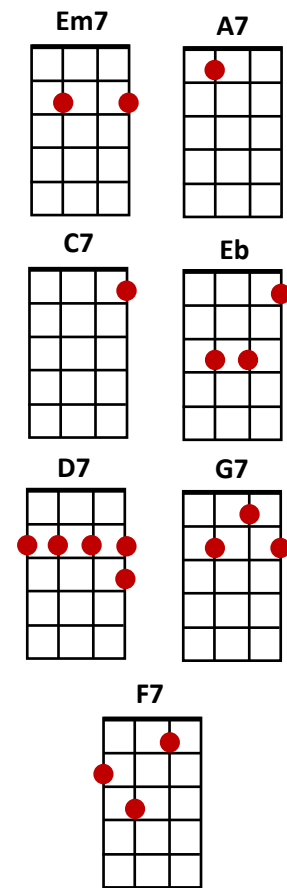

# The Christmas Song – Nat King Cole

Intro. **Slow gentle swing 4/4 Rolling C**

**C G7 C6 F**  
 Chestnuts roasting on an open fire,  
**C6 Gm7 (C9) F F**  
 Jack Frost nipping at your nose,  
**Am Bb C B7**  
 Yuletide carols being sung by a choir-  
**E7 Fm G7**  
 and folks dressed up like eskimo's-

**C6 G7 C6 F**  
 Everybody knows, a turkey and some mistletoe-  
**C6 Gm7 (C9) F F**  
 help to make the season bright.  
**C Bb C B7**  
 Tiny tots with their eyes all aglow-  
**Em7 A7 G7 C6**  
 will find it hard to sleep tonight.

## Bridge

**Gm7 (C9) C7**  
 They know that Santa's on his way;  
**Gm7 C9 C7**  
 He's loaded lots of toys and goodies on his sleigh,  
**Fm Eb**  
 And every mother's child is gonna' spy-  
**C6 D7 G7**  
 to see if reindeer really know how to fly.

**Repeat from the Bridge**

**( ) Chords are optional**