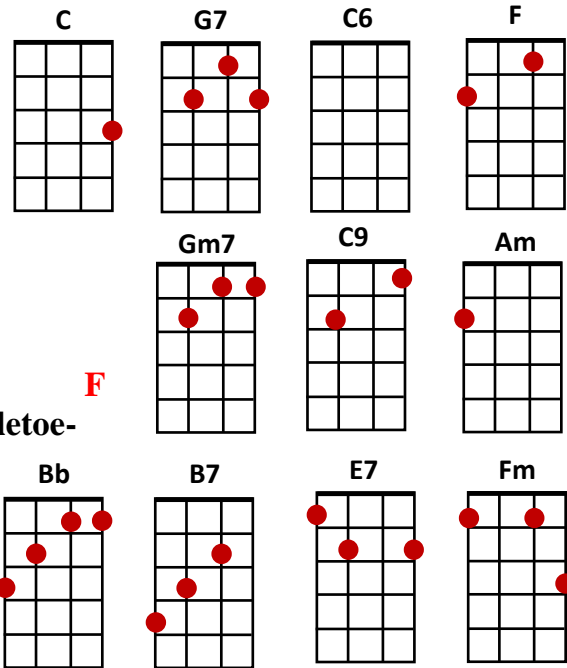

# The Christmas Song – Nat King Cole

Intro. **Slow gentle swing 4/4 Rolling C**

**C G7 C6 F**  
 Chestnuts roasting on an open fire,  
**C6 Gm7 (C9) F F**  
 Jack Frost nipping at your nose,  
**Am Bb C B7**  
 Yuletide carols being sung by a choir-  
**E7 Fm G7**  
 and folks dressed up like eskimo's-

**C6 G7 C6 F**  
 Everybody knows, a turkey and some mistletoe-  
**C6 Gm7 (C9) F F**  
 help to make the season bright.  
**C Bb C B7**  
 Tiny tots with their eyes all aglow-  
**Em7 A7 G7 C6**  
 will find it hard to sleep tonight.

## Bridge

**Gm7 (C9) C7**  
 They know that Santa's on his way;  
**Gm7 C9 C7**  
 He's loaded lots of toys and goodies on his sleigh,  
**Fm Eb**  
 And every mother's child is gonna' spy-  
**C6 D7 G7**  
 to see if reindeer really know how to fly.

**Repeat from the Bridge**

**( ) Chords are optional**