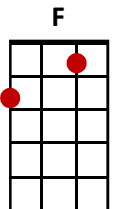

[Inst] **F Bb Dm C**

Capella – No Ukes

F **Bb**
Time flies by in the yellow and green,
Dm **C**
Stick around and you'll see what I mean.

F **Bb**
There's a mountain top, that I'm dreaming of,
Dm **C** **Start Ukes**
If you need me, you know where I'll be.