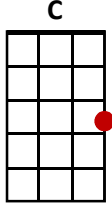

SHOTGUN

(GEORGE EZRA)

INTRO: F Bb Dm C single slow strums one per bar

F ↓ ↓ **Bb** ↓ ↓
Home grown alligator, see you later

Dm ↓ ↓ **C** ↓ ↓
Gotta hit the road, gotta hit the road

F ↓ ↓ **Bb** ↓ ↓
The sun and change in the atmosphere, Architecture unfamiliar,

Dm **C**
If you need me, you know where I'll be.

F ↓ ↓ **Bb** ↓ ↓
I'll be riding shotgun, Underneath the hot sun,

Dm ↓ ↓ **C**
Feeling like a someone.

F ↓ ↓ **Bb** ↓ ↓
I'll be riding shotgun, Underneath the hot sun,

Dm ↓ ↓ **C** strum
Feeling like a someone.

F **Bb** **Dm** **C**
South of the equator, navigator, Gotta hit the road, gotta hit the road.

F **Bb**
Deep-sea diving round the clock, Bikini bottoms, lager tops,

Dm **C**
I could get used to this

F **Bb**
Time flies by in the yellow and green,

Dm **C**
Stick around and you'll see what I mean.

F **Bb**
There's a mountain top, that I'm dreaming of,

SHOTGUN

(GEORGE EZRA)