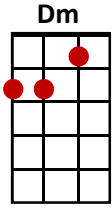

SHOTGUN

(GEORGE EZRA)

INTRO: F Bb Dm C single slow strums one per bar

F ↓ ↓ **Bb** ↓ ↓
Home grown alligator, see you later

Dm ↓ ↓ **C** ↓ ↓
Gotta hit the road, gotta hit the road

F ↓ ↓ **Bb** ↓ ↓
The sun and change in the atmosphere, Architecture unfamiliar,

Dm **C**
If you need me, you know where I'll be.

F ↓ ↓ **Bb** ↓ ↓
I'll be riding shotgun, Underneath the hot sun,

Dm ↓ ↓ **C**
Feeling like a someone.

F ↓ ↓ **Bb** ↓ ↓
I'll be riding shotgun, Underneath the hot sun,

Dm ↓ ↓ **C** strum
Feeling like a someone.

F **Bb** **Dm** **C**
South of the equator, navigator, Gotta hit the road, gotta hit the road.

F **Bb**
Deep-sea diving round the clock, Bikini bottoms, lager tops,

Dm **C**
I could get used to this

F **Bb**
Time flies by in the yellow and green,

Dm **C**
Stick around and you'll see what I mean.

F **Bb**
There's a mountain top, that I'm dreaming of,

SHOTGUN

(GEORGE EZRA)