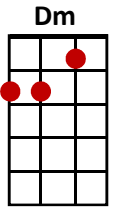

F ↓ ↓ **Bb** ↓ ↓
I'll be riding shotgun, Underneath the hot sun,
Dm ↓ ↓ **C** strum
Feeling like a someone.