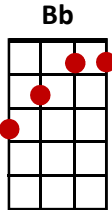

SHOTGUN

(GEORGE EZRA)

INTRO: F Bb Dm C single slow strums one per bar

F ↓ ↓ **Bb** ↓ ↓
Home grown alligator, see you later

Dm ↓ ↓ **C** ↓ ↓
Gotta hit the road, gotta hit the road

F ↓ ↓ **Bb** ↓ ↓
The sun and change in the atmosphere, Architecture unfamiliar,

Dm **C**
If you need me, you know where I'll be.

F ↓ ↓ **Bb** ↓ ↓
I'll be riding shotgun, Underneath the hot sun,

Dm ↓ ↓ **C**
Feeling like a someone.

F ↓ ↓ **Bb** ↓ ↓
I'll be riding shotgun, Underneath the hot sun,

Dm ↓ ↓ **C** strum
Feeling like a someone.

F **Bb** **Dm** **C**
South of the equator, navigator, Gotta hit the road, gotta hit the road.

F **Bb**
Deep-sea diving round the clock, Bikini bottoms, lager tops,

Dm **C**
I could get used to this

F **Bb**
Time flies by in the yellow and green,

Dm **C**
Stick around and you'll see what I mean.

F **Bb**
There's a mountain top, that I'm dreaming of,

SHOTGUN

(GEORGE EZRA)