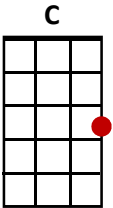

F **Bb**
We got two in the front, two in the back,
Dm **C**
Sailing along and we don't look back.