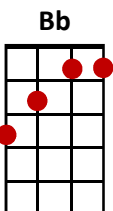

F ↓ ↓ **Bb** ↓ ↓
I'll be riding shotgun, Underneath the hot sun,
Dm ↓ ↓ **C** strum
Feeling like a someone.

F ↓ ↓ **Bb** ↓ ↓
I'll be riding shotgun, Underneath the hot sun,
Dm ↓ ↓ **C** strum
Feeling like a someone.

F ↓ ↓ **Bb** ↓ ↓
I'll be riding shotgun, Underneath the hot sun,
Dm ↓ ↓ **C** strum
Feeling like a someone.

F ↓ ↓ **Bb** ↓ ↓
I'll be riding shotgun, Underneath the hot sun,
Dm ↓ ↓ **C** strum
Feeling like a someone, a someone, a someone, a someone.

OUTRO: **F Bb Dm C**