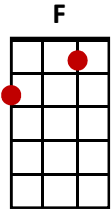

SHOTGUN

(GEORGE EZRA)

INTRO: F Bb Dm C single slow strums one per bar

F ↓ ↓ **Bb** ↓ ↓
Home grown alligator, see you later

Dm ↓ ↓ **C** ↓ ↓
Gotta hit the road, gotta hit the road

F ↓ ↓ **Bb** ↓ ↓
The sun and change in the atmosphere, Architecture unfamiliar,

Dm **C**
If you need me, you know where I'll be.

F ↓ ↓ **Bb** ↓ ↓
I'll be riding shotgun, Underneath the hot sun,

Dm ↓ ↓ **C**
Feeling like a someone.

F ↓ ↓ **Bb** ↓ ↓
I'll be riding shotgun, Underneath the hot sun,

Dm ↓ ↓ **C** strum
Feeling like a someone.

F **Bb** **Dm** **C**
South of the equator, navigator, Gotta hit the road, gotta hit the road.

F **Bb**
Deep-sea diving round the clock, Bikini bottoms, lager tops,

Dm **C**
I could get used to this

F **Bb**
Time flies by in the yellow and green,

Dm **C**
Stick around and you'll see what I mean.

F **Bb**
There's a mountain top, that I'm dreaming of,

SHOTGUN

(GEORGE EZRA)