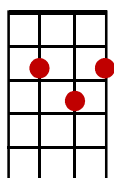

Ruby Tuesday

(Jagger/Richards)

Am C F G C
She would never say where she came from

Am C F C G
Yesterday don't matter if it's gone

Am D7 G
while the sun is bright

Am D7 G
or in the darkest night

C G
no one knows, she comes and goes

CHORUS: C G C
Good-bye, Ruby Tuesday
C G C
Who could hang a name on you
C G Bb F
When you change with ev'ry new day
G C G
Still I'm gonna miss you

Am C F G C
Don't question why she needs to be so free

Am C F C G
She'll tell you it's the only way to be

Am D7 G
she just can't be chained

Am D7 G
to a life where nothing's gained

C G
And nothing's lost, at such a cost

CHORUS

Am C F G C
"There's no time to lose" I heard her say

Am C F C G
Catch your dreams before they slip away

Am D7 G
Dying all the time

Am D7 G
lose your dreams and you

C G
will lose your mind, ain't life unkind?

CHORUS x 2

OUTRO: Am G F G C C C

Am

C

F

G

D7

Bb