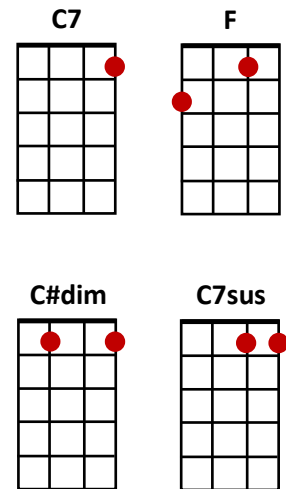

# Oh, What a Beautiful Morning - Oklahoma

Intro **Slow waltz time 3/4** C G7 C G7

C G7 C G7  
There's a bright golden haze on the meadow,

C G7 Am G  
There's a bright golden haze on the meadow!

C G7 C7 F  
The corn is as high as an elephant's eye,  
C Am C#dim G7  
And it looks like it's climbin' clear up to the sky!

## Chorus

C C7sus F C G7  
Oh, what a beautiful mornin'! Oh, what a beautiful day!  
C F F#dim C G7 C  
I've got a beautiful feelin', everythings goin' my way!

C G7 C G7  
All the cattle are standin' like statues,  
C G7 Am G  
All the cattle are standin' like statues,  
C G7 C7 F  
They don't turn their heads as they see me ride by,  
C Am C#dim G7  
But a little brown maverick is winkin' her eye!

C G7 C G7  
All the sounds of the earth are like music!  
C G7 Am G  
All the sounds of the earth are like music!  
C G7 C7 F  
The breeze is so busy it don't miss a tree,  
C Am C#dim G7  
And an old weepin' willow is laughin' at me!