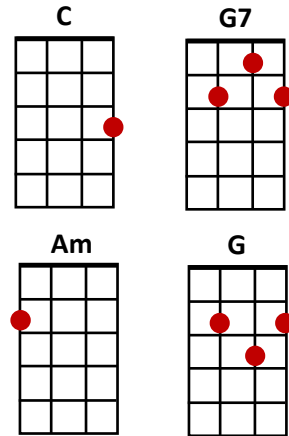

# Oh, What a Beautiful Morning - Oklahoma

Intro **Slow waltz time 3/4** C G7 C G7

C G7 C G7  
There's a bright golden haze on the meadow,

C G7 Am G  
There's a bright golden haze on the meadow!

C G7 C7 F  
The corn is as high as an elephant's eye,  
C Am C#dim G7  
And it looks like it's climbin' clear up to the sky!

## Chorus

C C7sus F C G7  
Oh, what a beautiful mornin'! Oh, what a beautiful day!  
C F F#dim C G7 C  
I've got a beautiful feelin', everythings goin' my way!

C G7 C G7  
All the cattle are standin' like statues,  
C G7 Am G  
All the cattle are standin' like statues,  
C G7 C7 F  
They don't turn their heads as they see me ride by,  
C Am C#dim G7  
But a little brown maverick is winkin' her eye!

C G7 C G7  
All the sounds of the earth are like music!  
C G7 Am G  
All the sounds of the earth are like music!  
C G7 C7 F  
The breeze is so busy it don't miss a tree,  
C Am C#dim G7  
And an old weepin' willow is laughin' at me!