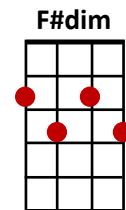

# Oh, What a Beautiful Morning - Oklahoma

Intro **Slow waltz time 3/4** C G7 C G7

C G7 C G7  
There's a bright golden haze on the meadow,

C G7 Am G  
There's a bright golden haze on the meadow!

C G7 C7 F  
The corn is as high as an elephant's eye,  
C Am C#dim G7  
And it looks like it's climbin' clear up to the sky!

## Chorus

C C7sus F C G7  
Oh, what a beautiful mornin'! Oh, what a beautiful day!  
C F F#dim C G7 C  
I've got a beautiful feelin', everythings goin' my way!

C G7 C G7  
All the cattle are standin' like statues,  
C G7 Am G  
All the cattle are standin' like statues,  
C G7 C7 F  
They don't turn their heads as they see me ride by,  
C Am C#dim G7  
But a little brown maverick is winkin' her eye!

C G7 C G7  
All the sounds of the earth are like music!  
C G7 Am G  
All the sounds of the earth are like music!  
C G7 C7 F  
The breeze is so busy it don't miss a tree,  
C Am C#dim G7  
And an old weepin' willow is laughin' at me!