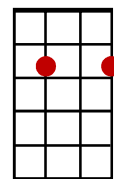

# Can't Help Falling in Love

(Elvis Presley)

Strumming pattern D D U U D

INTRO: C G7 C C

C Em Am Am F C G G  
Wise men say, only fools rush in

F G Am F C G7 C C  
But I can't help falling in love with you

C Em Am Am F C G G  
Shall I stay, would it be a sin

# Can't Help Falling in Love

(Elvis Presley)

**Em** **B7**  
Like a river flows

**Em** **B7**  
Surely to the sea

**Em** **B7**  
Darling so it goes

**Em7** **A7** **Dm7** **G7**  
Some things are meant to be-----ee

**C** **Em** **Am** **Am** **F** **C** **G** **G**  
Take my hand, take my whole life, too

**F** **G** **Am** **F** **C** **G** **C**  
'cause I can't help falling in love with you

**F** **G** **Am** **F** **C** **C** **G7** **G7** **C** **C↓**  
No I can't help falling in love with you  
-----Double length-----

**Em**

**B7**

**Em7**

**A7**

**Dm7**

**G7**

**C**

**Em**