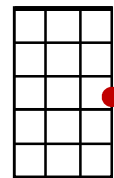

# Can't Help Falling in Love

(Elvis Presley)

Strumming pattern D D U U D

INTRO: C G7 C C

C Em Am Am F C G G  
Wise men say, only fools rush in

F G Am F C G7 C C  
But I can't help falling in love with you

C Em Am Am F C G G  
Shall I stay, would it be a sin

F G Am F C G7 C C  
If I can't help falling in love with you

Em B7  
Like a river flows

Em B7  
Surely to the sea

Em B7  
Darling, so it goes

Em7 Am Dm7 G7  
Some things are meant to be-----ee

C Em Am F C G G  
Take my hand, take my whole life, too

**C** **Em** **Am** **Am** **F** **C** **G** **G**  
Take my hand, take my whole life, too

**F** **G** **Am** **F** **C** **G** **C**  
'cause I can't help falling in love with you

**F** **G** **Am** **F** **C** **C** **G7** **G7** **C** **C↓**  
No I can't help falling in love with you  
-----Double length-----

**Em**

**B7**

**Em7**

**A7**

**Dm7**

**G7**

**C**

**Em**