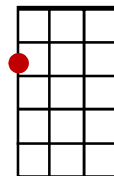

Can't Help Falling in Love

(Elvis Presley)

Em **B7**
Like a river flows

Em **B7**
Surely to the sea

Em **B7**
Darling so it goes

Em7 **A7** **Dm7** **G7**
Some things are meant to be-----ee

C **Em** **Am** **Am** **F** **C** **G** **G**
Take my hand, take my whole life, too

F **G** **Am** **F** **C** **G** **C**
'cause I can't help falling in love with you

F **G** **Am** **F** **C** **C** **G7** **G7** **C** **C↓**
No I can't help falling in love with you
-----Double length-----

Em

B7

Em7

A7

Dm7

G7

C

Em

Am

F