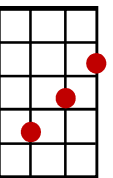

# Can't Help Falling in Love

(Elvis Presley)

Strumming pattern D D U U D

INTRO: C G7 C C

C Em Am Am F C G G  
Wise men say, only fools rush in

F G Am F C G7 C C  
But I can't help falling in love with you

C Em Am Am F C G G  
Shall I stay, would it be a sin

F G Am F C G7 C C  
If I can't help falling in love with you

Em B7  
Like a river flows

Em B7  
Surely to the sea

Em B7  
Darling, so it goes

Em7 Am Dm7 G7  
Some things are meant to be-----ee

C Em Am F C G G  
Take my hand, take my whole life, too

**C** **Em** **Am** **Am** **F** **C** **G** **G**  
Take my hand, take my whole life, too

**F** **G** **Am** **F** **C** **G** **C**  
'cause I can't help falling in love with you

**F** **G** **Am** **F** **C** **C** **G7** **G7** **C** **C↓**  
No I can't help falling in love with you  
-----Double length-----

**Em**

**B7**

**Em7**

**A7**

**Dm7**

**G7**

**C**

**Em**