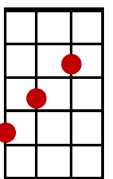

# Can't Help Falling in Love

(Elvis Presley)

Strumming pattern D D U U D

INTRO: C G7 C C

C Em Am Am F C G G  
Wise men say, only fools rush in

F G Am F C G7 C C  
But I can't help falling in love with you

C Em Am Am F C G G  
Shall I stay, would it be a sin

# Can't Help Falling in Love

(Elvis Presley)

**Em** **B7**  
Like a river flows

**Em** **B7**  
Surely to the sea

**Em** **B7**  
Darling so it goes

**Em7** **A7** **Dm7** **G7**  
Some things are meant to be-----ee

**C** **Em** **Am** **Am** **F** **C** **G** **G**  
Take my hand, take my whole life, too

**F** **G** **Am** **F** **C** **G** **C**  
'cause I can't help falling in love with you

**F** **G** **Am** **F** **C** **C** **G7** **G7** **C** **C↓**  
No I can't help falling in love with you  
-----Double length-----

**Em**

**B7**

**Em7**

**A7**

**Dm7**

**G7**

**C**

**Em**