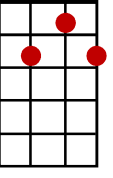

# Can't Help Falling in Love

(Elvis Presley)

Strumming pattern D D U U D

INTRO: C G7 C C

C Em Am Am F C G G  
Wise men say, only fools rush in

F G Am F C G7 C C  
But I can't help falling in love with you

C Em Am Am F C G G  
Shall I stay, would it be a sin

**C** **Em** **Am** **Am** **F** **C** **G** **G**  
Take my hand, take my whole life, too

**F** **G** **Am** **F** **C** **G** **C**  
'cause I can't help falling in love with you

**F** **G** **Am** **F** **C** **C** **G7** **G7** **C** **C↓**  
No I can't help falling in love with you  
-----Double length-----

**Em**

**B7**

**Em7**

**A7**

**Dm7**

**G7**

**C**

**Em**