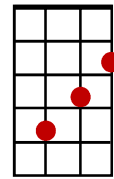

Em **B7**
Like a river flows

Em **B7**
Surely to the sea

Em **B7**
Darling so it goes

Em7 **A7** **Dm7** **G7**
Some things are meant to be-----ee

C **Em** **Am** **Am** **F** **C** **G** **G**
Take my hand, take my whole life, too

F **G** **Am** **F** **C** **G** **C**
'cause I can't help falling in love with you

F **G** **Am** **F** **C** **C** **G7** **G7** **C** **C↓**
No I can't help falling in love with you
-----Double length-----

Em