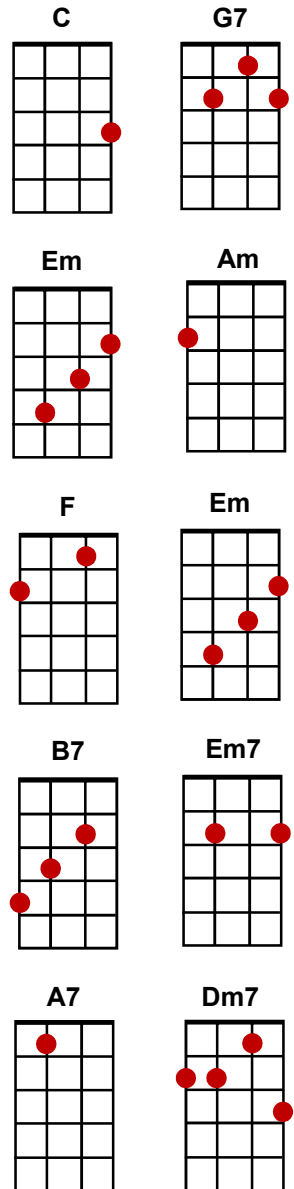

Strumming pattern D D U U D

INTRO: C G7 C C

C Em Am Am F C G G
Wise men say, only fools rush in

F G Am F C G7 C C
But I can't help falling in love with you

C Em Am Am F C G G
Shall I stay, would it be a sin

F G Am F C G7 C C
If I can't help falling in love with you

Em B7
Like a river flows

Em B7
Surely to the sea

Em B7
Darling, so it goes

Em7 Am Dm7 G7
Some things are meant to be-----ee

C Em Am F C G G
Take my hand, take my whole life, too

F G Am F C G7 C C
'cause I can't help falling in love with you

Em B7
Like a river flows

Em B7
Surely to the sea

Em B7
Darling so it goes

Em7 A7 Dm7 G7
Some things are meant to be-----ee

C Em Am Am F C G G
Take my hand, take my whole life too-----sing ooh

F G Am F C G7 C C
'cause I can't help falling in love with you-----sing ooh