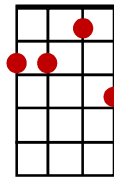

# Can't Help Falling in Love

(Elvis Presley)

Strumming pattern D D U U D

INTRO: C G7 C C

C Em Am Am F C G G  
Wise men say, only fools rush in

F G Am F C G7 C C  
But I can't help falling in love with you

C Em Am Am F C G G  
Shall I stay, would it be a sin

F G Am F C G7 C C  
If I can't help falling in love with you

Em B7  
Like a river flows

Em B7  
Surely to the sea

Em B7  
Darling, so it goes

Em7 Am Dm7 G7  
Some things are meant to be-----ee

C Em Am F C G G  
Take my hand, take my whole life, too

**C** **Em** **Am** **Am** **F** **C** **G** **G**  
Take my hand, take my whole life, too

**F** **G** **Am** **F** **C** **G** **C**  
'cause I can't help falling in love with you

**F** **G** **Am** **F** **C** **C** **G7** **G7** **C** **C↓**  
No I can't help falling in love with you  
-----Double length-----

**Em**

**B7**

**Em7**

**A7**

**Dm7**

**G7**

**C**

**Em**