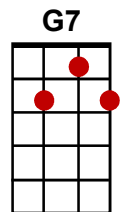

# Travellin' Light

(Cliff Richard and The Shadows)

Intro: C (x2)

C  
Got no bags and baggage to slow me down,  
F C  
I'm travellin' so fast, my feet ain't touchin' the ground,  
G7 C  
Travellin' light, travellin' light,  
F G7 C C7  
Well I just can't wait to be with my baby tonight.

Bridge: F C  
No comb and no toothbrush, I've got nothing to haul,  
F G7 [Stop] G7 [Stop]  
I'm carryin' only, a pocketful of dreams, a heart full of love,  
G7 [Stop] (pick on 4th string)  
And they weigh nothing at all (0 2 4)

C  
Soon I'm gonna see that love-look in her (*his*) eyes,  
F C  
I'm a hoot and a holler away from paradise,  
G7 C  
Travellin' light, travellin' light,  
F G7 C C7  
Well I just can't wait to be with my baby tonight.

C  
Soon I'm gonna see that love-look in her (*his*) eyes,  
F C  
I'm a hoot and a holler away from paradise,  
G7 C  
Travellin' light, travellin' light,  
F G7 C  
Well I just can't wait to be with my baby tonight.  
F G7 C C↓ G7↓ C6↓  
I just can't wait to be with my baby tonight.