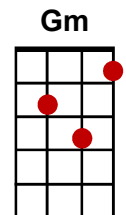

Meet Me On The Corner

(Lindisfarne)

Intro. (with kazoos): **F C Dm C Bb C F C**

F C Dm C
Hey mister dream seller, where have you been,

Bb C F C
Tell me, have you dreams I can see,

Bb C F A7 Dm
I came along just to bring you this song,

G7 C F C
Can you spare one dream for me?

F C Dm C
You won't have met me, and you'll soon forget,

Bb C F C
So don't mind me tuggin' at your sleeve,

Bb C F A7 Dm
I'm asking you if I can fix a rendezvous,

G7 C F
For your dreams are all I believe.

Gm Am
Chorus: Meet me on the corner when the lights are coming on,

F Am Dm
And I'll be there, I promise I'll be there,

Gm Am Dm
Down the empty streets we'll disappear into the dawn,

Gm Bb C Bb Am Gm
If you have dreams enough to share.

F C Dm C
Lay down your bundle of rags and reminders,

Bb C F C
And spread your wares on the ground,

Bb C F A7 Dm
Well, I've got time if you'll deal in rhyme,

G7 C F
I'm just hangin' around.

Cont'd