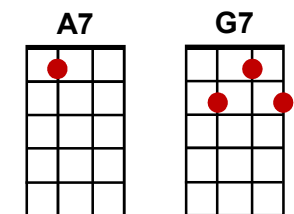

Meet Me On The Corner

(Lindisfarne)

Intro. (with kazoos): **F C Dm C Bb C F C**

F C Dm C
Hey mister dream seller, where have you been,

Bb C F C
Tell me, have you dreams I can see,

Bb C F A7 Dm
I came along just to bring you this song,

G7 C F C
Can you spare one dream for me?

F C Dm C
You won't have met me, and you'll soon forget,

Bb C F C
So don't mind me tuggin' at your sleeve,

Bb C F A7 Dm
I'm asking you if I can fix a rendezvous,

G7 C F
For your dreams are all I believe.

Gm Am
Chorus: Meet me on the corner when the lights are coming on,

F Am Dm
And I'll be there, I promise I'll be there,

Gm Am Dm
Down the empty streets we'll disappear into the dawn,

Gm Bb C Bb Am Gm
If you have dreams enough to share.

F C Dm C
Lay down your bundle of rags and reminders,

Bb C F C
And spread your wares on the ground,

Bb C F A7 Dm
Well, I've got time if you'll deal in rhyme,

G7 C F
I'm just hangin' around.

Cont'd