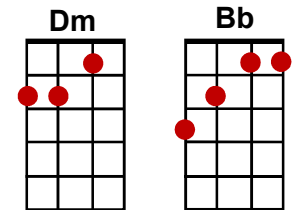

Meet Me On The Corner

(Lindisfarne)

Intro. (with kazoos): **F C Dm C Bb C F C**

F C Dm C
Hey mister dream seller, where have you been,

Bb C F C
Tell me, have you dreams I can see,

Bb C F A7 Dm
I came along just to bring you this song,

G7 C F C
Can you spare one dream for me?

F C Dm C
You won't have met me, and you'll soon forget,

Bb C F C
So don't mind me tuggin' at your sleeve,

Bb C F A7 Dm
I'm asking you if I can fix a rendezvous,

G7 C F
For your dreams are all I believe.

Gm Am
Chorus: Meet me on the corner when the lights are coming on,

F Am Dm
And I'll be there, I promise I'll be there,

Gm Am Dm
Down the empty streets we'll disappear into the dawn,

Gm Bb C Bb Am Gm
If you have dreams enough to share.

F C Dm C
Lay down your bundle of rags and reminders,

Bb C F C
And spread your wares on the ground,

Bb C F A7 Dm
Well, I've got time if you'll deal in rhyme,

G7 C F
I'm just hangin' around.

Cont'd