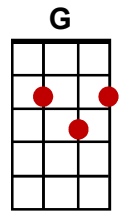

# Christmas Dream (in G)

(Perry Como)

Intro: G / D / C / D / C / D / G

**G**  
Watch me now, here I go, all I need's a little snow,

Starts me off, sets the theme,

Helps me dream my Christmas dream,

**C F C G**  
Every year I dream it, hoping things will change,

**D G**  
An end to the crying, the shouting, the dying,

**C G**  
And I hope you will dream it too,

**D G**  
It's Christmas, remember? We've got to remember,

**C G**  
So light the light, I'm home tonight,

**C G**  
The whole world needs, a Christmas dream,

**D G**  
We need it to warm us, to calm us, to love us,

**D G / D / C / D / C / D / G**  
To help us to dream our Christmas dream

# Christmas Dream (Cont'd)

**G**  
Watch me now, here I go, all I need's a little snow,

Starts me off, sets the theme,

Helps me dream my Christmas dream,

**C F C G**  
Every year I dream it, hoping things will change,