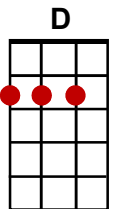

# Christmas Dream (in G)

(Perry Como)

Intro: G / D / C / D / C / D / G

**G**  
Watch me now, here I go, all I need's a little snow,

Starts me off, sets the theme,

Helps me dream my Christmas dream,

**C F C G**  
Every year I dream it, hoping things will change,

**D G**  
An end to the crying, the shouting, the dying,

**C G**  
And I hope you will dream it too,

**D G**  
It's Christmas, remember? We've got to remember,

**C G**  
So light the light, I'm home tonight,

**C G**  
The whole world needs, a Christmas dream,

**D G**  
We need it to warm us, to calm us, to love us,

**D G / D / C / D / C / D / G**  
To help us to dream our Christmas dream

# Christmas Dream (Cont'd)

**G**  
Watch me now, here I go, all I need's a little snow,

Starts me off, sets the theme,

Helps me dream my Christmas dream,

**C F C G**  
Every year I dream it, hoping things will change,