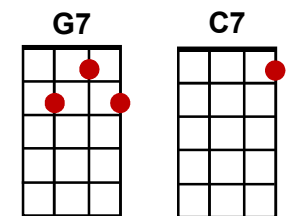

Jingle Bell Rock

(Bobby Helms)

Intro: C Cmaj7 C6 Cmaj7 C Cmaj7 C6 Cmaj7

C Cmaj7 C6 Cmaj7
Jingle-bell jingle-bell jingle-bell rock

C6 Cmaj7 Dm G7
Jingle-bells swing and jingle-bells ring

Dm G7 Dm G7
Snowing and blowing up bushels of fun

D7 G+
Now the jingle hop has begun

C Cmaj7 C6 Cmaj7
Jingle-bell jingle-bell jingle-bell rock

C6 Cmaj7 Dm G7
Jingle-bells chime in jingle-bell time

Dm G7 Dm G7
Dancing and prancing in jingle bell square

D7 G7 C C7
In the frosty air

F Fm
What a bright time it's the right time

C C7
To rock the night away

D D7
Jingle bell time is a swell time

G7 G+
To go gliding in a one-horse sleigh

C Cmaj7 C6 Cmaj7
Giddy-up jingle horse pick up your feet

C6 Cmaj7 A
Jingle around the clock

F Fm
Mix and mingle in a jingling beat

D7 G7 C
That's the jingle-bell rock

Cont'd