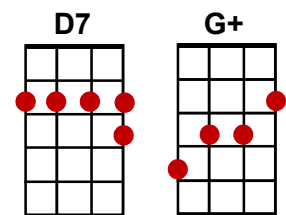

Jingle Bell Rock

(Bobby Helms)

Intro: C Cmaj7 C6 Cmaj7 C Cmaj7 C6 Cmaj7

C Cmaj7 C6 Cmaj7
Jingle-bell jingle-bell jingle-bell rock

C6 Cmaj7 Dm G7
Jingle-bells swing and jingle-bells ring

Dm G7 Dm G7
Snowing and blowing up bushels of fun

D7 G+
Now the jingle hop has begun

C Cmaj7 C6 Cmaj7
Jingle-bell jingle-bell jingle-bell rock

C6 Cmaj7 Dm G7
Jingle-bells chime in jingle-bell time

Dm G7 Dm G7
Dancing and prancing in jingle bell square

D7 G7 C C7
In the frosty air

F Fm
What a bright time it's the right time

C C7
To rock the night away

D D7
Jingle bell time is a swell time

G7 G+
To go gliding in a one-horse sleigh

C Cmaj7 C6 Cmaj7
Giddy-up jingle horse pick up your feet

C6 Cmaj7 A
Jingle around the clock

F Fm
Mix and mingle in a jingling beat

D7 G7 C
That's the jingle-bell rock

Cont'd