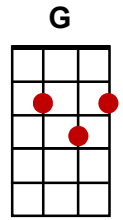

Merry Christmas Everyone

(Shakin' Stevens)

Intro: **G D G G↓↓ [Stop]**

n/c **G D Em C**
Snow is falling all around me,

G C G G
Children playing, having fun,

Em C
It's the season of love and understanding,

G D G G↓↓ [Stop]
Merry Christmas everyone.

Em C
I'm gonna find that girl,

G D D↓↓ [Stop]
Underneath the mistletoe, and kiss by candlelight.

n/c **G D Em C**
Room is swaying, records playing,

G C G G
All the old songs, love to hear,

Em C
Oh I wish that every day was Christmas,

G D G G
What a nice way to spend a year.

Em C G D
We're gonna have a party tonight,

Em C
I'm gonna find that girl,

G D D↓↓ [Stop]
Underneath the mistletoe, and kiss by candlelight.

Merry Christmas Everyone (Cont'd)