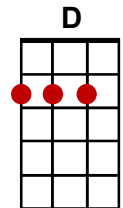

Merry Christmas Everyone

(Shakin' Stevens)

Intro: **G D G G↓↓ [Stop]**

n/c **G D Em C**
Snow is falling all around me,

G C G G
Children playing, having fun,

Em C
It's the season of love and understanding,

G D G G↓↓ [Stop]
Merry Christmas everyone.

Em C
I'm gonna find that girl,

G D D↓↓ [Stop]
Underneath the mistletoe, and kiss by candlelight.

n/c **G D Em C**
Room is swaying, records playing,

G C G G
All the old songs, love to hear,

Em C
Oh I wish that every day was Christmas,

G D G G
What a nice way to spend a year.

Em C G D
We're gonna have a party tonight,

Em C
I'm gonna find that girl,

G D D↓↓ [Stop]
Underneath the mistletoe, and kiss by candlelight.

Merry Christmas Everyone (Cont'd)