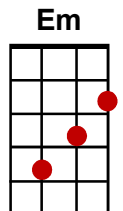

Merry Christmas Everyone

(Shakin' Stevens)

Intro: **G D G G↓↓ [Stop]**

n/c **G D Em C**
Snow is falling all around me,

G C G G
Children playing, having fun,

Em C
It's the season of love and understanding,

G D G G↓↓ [Stop]
Merry Christmas everyone.

Em C
I'm gonna find that girl,

G D D↓↓ [Stop]
Underneath the mistletoe, and kiss by candlelight.

n/c **G D Em C**
Room is swaying, records playing,

G C G G
All the old songs, love to hear,

Em C
Oh I wish that every day was Christmas,

G D G G
What a nice way to spend a year.

Em C G D
We're gonna have a party tonight,

Em C
I'm gonna find that girl,

G D D↓↓ [Stop]
Underneath the mistletoe, and kiss by candlelight.

Merry Christmas Everyone (Cont'd)