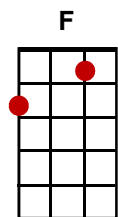

# When I'm Gone ('Cups song')

(A.P. Carter - Lulu and the Lampshades, Anna Kendrick)

**C**  
I got my ticket for the long way 'round

**F** **C**  
Two bottles of whiskey for the way

**Am** **G** **F**  
And I sure would like some sweet company

**Dm** **G** **C**  
And I'm leaving tomorrow, wha-do-ya say?

**Am** **F**  
CHORUS: **When I'm gone, when I'm gone**

**Am** **G**  
**You're gonna miss me when I'm gone**

**Am** **G**  
**You're gonna miss me by my hair**

**F**  
**You're gonna miss me everywhere, oh**

**Dm** **G** **C**  
**You're gonna miss me when I'm gone**

**C**  
I've got my ticket for the long way 'round

**F** **C**  
The one with the prettiest of views

CHORUS: x3 (On 2<sup>nd</sup>. Chorus sing a Capella with single strums on chord changes.)  
Finish with **C// F/ C/**