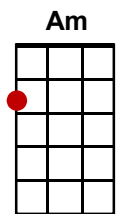

# When I'm Gone ('Cups song')

(A.P. Carter - Lulu and the Lampshades, Anna Kendrick)

**C**  
I got my ticket for the long way 'round

**F** **C**  
Two bottles of whiskey for the way

**Am** **G** **F**  
And I sure would like some sweet company

**Dm** **G** **C**  
And I'm leaving tomorrow, wha-do-ya say?

**Am** **F**  
CHORUS: **When I'm gone, when I'm gone**

**Am** **G**  
**You're gonna miss me when I'm gone**

**Am** **G**  
**You're gonna miss me by my hair**

**F**  
**You're gonna miss me everywhere, oh**

**Dm** **G** **C**  
**You're gonna miss me when I'm gone**

**C**  
I've got my ticket for the long way 'round

**F** **C**  
The one with the prettiest of views

CHORUS: x3 (On 2<sup>nd</sup>. Chorus sing a Capella with single strums on chord changes.)  
Finish with **C// F/ C/**