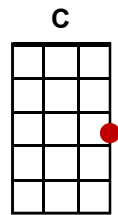

# When I'm Gone ('Cups song')

(A.P. Carter - Lulu and the Lampshades, Anna Kendrick)

**C**  
I got my ticket for the long way 'round

**F** **C**  
Two bottles of whiskey for the way

**Am** **G** **F**  
And I sure would like some sweet company

**Dm** **G** **C**  
And I'm leaving tomorrow, wha-do-ya say?

**Am** **F**  
CHORUS: **When I'm gone, when I'm gone**

**Am** **G**  
**You're gonna miss me when I'm gone**

**Am** **G**  
**You're gonna miss me by my hair**

**F**  
**You're gonna miss me everywhere, oh**

**Dm** **G** **C**  
**You're gonna miss me when I'm gone**

**C**  
I've got my ticket for the long way 'round

**F** **C**  
The one with the prettiest of views

CHORUS: x3 (On 2<sup>nd</sup>. Chorus sing a Capella with single strums on chord changes.)  
Finish with **C// F/ C/**