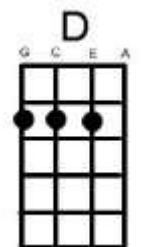

G Em
Don't grumble, give a whistle

Am D7
And this'll help things turn out for the best.....And.....

G Em Am D7 G Em Am D7
Always look on the bright side of life (...whistle...)

G Em Am D7 G Em Am D7
Always look on the light side of life (...whistle...)

G Em Am D7 G Em Am D7
Always look on the bright side of life (...whistle...) ...Come on!....

G Em Am D7 G Em Am D7
Always look on the light side of life (...whistle...)

Am D G Em
For life is quite absurd and death's the final word

Am D G
You must always face the curtain with a bow

Am D G Em
Forget about your sin – give the audience a grin

Am D7
Enjoy it – it's your last chance anyhow!.....So.....

G Em Am D7 G Em Am D7
Always look on the bright side of Death (...whistle...)

G Em Am D7 G Em Am D7
Just before you draw your terminal breath (...whistle...)

Am D G Em
Life's a piece of shit, when you look at it

Am D G
Life's a laugh and death's a joke it's true

Am D G Em
You'll see it's all a show, keep them laughing as you go