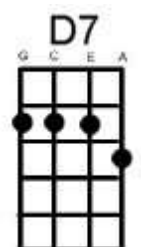

G Em
Don't grumble, give a whistle

Am D7
And this'll help things turn out for the best.....And.....

G Em Am D7 G Em Am D7
Always look on the bright side of life (...whistle...)

G Em Am D7 G Em Am D7
Always look on the light side of life (...whistle...)

G Em Am D7 G Em Am D7
Always look on the bright side of life (...whistle...) ...Come on!....

G Em Am D7 G Em Am D7
Always look on the light side of life (...whistle...)

Am D G Em
For life is quite absurd and death's the final word

Am D G
You must always face the curtain with a bow

Am D G Em
Forget about your sin – give the audience a grin

Am D7
Enjoy it – it's your last chance anyhow!.....So.....

G Em Am D7 G Em Am D7
Always look on the bright side of Death (...whistle...)

G Em Am D7 G Em Am D7
Just before you draw your terminal breath (...whistle...)

Am D G Em
Life's a piece of shit, when you look at it

Am D G
Life's a laugh and death's a joke it's true

Am D G Em
You'll see it's all a show, keep them laughing as you go