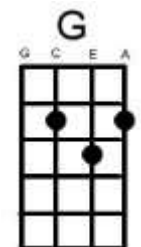

G Em Am D7 G Em Am D7
Always look on the bright side of life (...whistle...) ...Come on!....

G Em Am D7 G Em Am D7
Always look on the light side of life (...whistle...)

Am D G Em
For life is quite absurd and death's the final word

Am D G
You must always face the curtain with a bow

Am D G Em
Forget about your sin – give the audience a grin

Am D7
Enjoy it – it's your last chance anyhow!.....So.....

G Em Am D7 G Em Am D7
Always look on the bright side of Death (...whistle...)

G Em Am D7 G Em Am D7
Just before you draw your terminal breath (...whistle...)

Am D G Em
Life's a piece of shit, when you look at it

Am D G
Life's a laugh and death's a joke it's true

Am D G Em
You'll see it's all a show, keep them laughing as you go