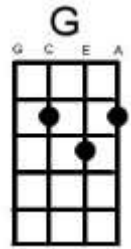

G Em Am D7 G Em Am D7
Always look on the bright side of life (...whistle...) ...Come on!....

G Em Am D7 G Em Am D7
Always look on the light side of life (...whistle...)

Am D G Em
For life is quite absurd and death's the final word

Am D G
You must always face the curtain with a bow

Am D G Em
Forget about your sin – give the audience a grin

Am D7
Enjoy it – it's your last chance anyhow!.....So.....

G Em Am D7 G Em Am D7
Always look on the bright side of Death (...whistle...)

G Em Am D7 G Em Am D7
Just before you draw your terminal breath (...whistle...)

Am D G Em
Life's a piece of shit, when you look at it

Am D G
Life's a laugh and death's a joke it's true

Am D G Em
You'll see it's all a show, keep them laughing as you go

Am D7
Just remember that the last laugh is on you.....And.....

G Em Am D7 G Em Am D7
Always look on the bright side of life (...whistle...)

G Em Am D7 G Em Am D7
Always look on the light side of life (...whistle...)