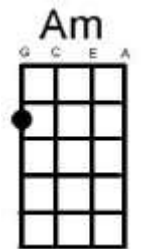

G Em
Don't grumble, give a whistle

Am D7
And this'll help things turn out for the best.....And.....

G Em Am D7 G Em Am D7
Always look on the bright side of life (...whistle...)

G Em Am D7 G Em Am D7
Always look on the light side of life (...whistle...)

G Em Am D7 G Em Am D7
Always look on the bright side of life (...whistle...) ...Come on!....

G Em Am D7 G Em Am D7
Always look on the light side of life (...whistle...)

Am D G Em
For life is quite absurd and death's the final word

Am D G
You must always face the curtain with a bow

Am D G Em
Forget about your sin – give the audience a grin

Am D7
Enjoy it – it's your last chance anyhow!.....So.....

G Em Am D7 G Em Am D7
Always look on the bright side of Death (...whistle...)