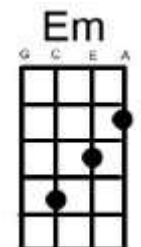

G Em Am D7 G Em Am D7
Always look on the bright side of life (...whistle...) ...Come on!....

G Em Am D7 G Em Am D7
Always look on the light side of life (...whistle...)

Am D G Em
For life is quite absurd and death's the final word

Am D G
You must always face the curtain with a bow

Am D G Em
Forget about your sin – give the audience a grin

Am D7
Enjoy it – it's your last chance anyhow!.....So.....

G Em Am D7 G Em Am D7
Always look on the bright side of Death (...whistle...)

G Em Am D7 G Em Am D7
Just before you draw your terminal breath (...whistle...)

Am D G Em
Life's a piece of shit, when you look at it

Am D G
Life's a laugh and death's a joke it's true

Am D G Em
You'll see it's all a show, keep them laughing as you go