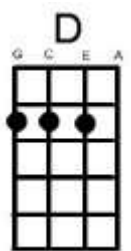

G Em Am D7 G Em Am D7
Always look on the bright side of life (...whistle...) ...Come on!....

G Em Am D7 G Em Am D7
Always look on the light side of life (...whistle...)

Am D G Em
For life is quite absurd and death's the final word

Am D G
You must always face the curtain with a bow

Am D G Em
Forget about your sin – give the audience a grin

Am D7
Enjoy it – it's your last chance anyhow!.....So.....

G Em Am D7 G Em Am D7
Always look on the bright side of Death (...whistle...)

G Em Am D7 G Em Am D7
Just before you draw your terminal breath (...whistle...)

Am D G Em
Life's a piece of shit, when you look at it

Am D G
Life's a laugh and death's a joke it's true

Am D G Em
You'll see it's all a show, keep them laughing as you go