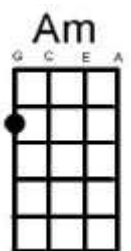

G Em Am D7 G Em Am D7
Always look on the bright side of life (...whistle...) ...Come on!....

G Em Am D7 G Em Am D7
Always look on the light side of life (...whistle...)

Am D G Em
For life is quite absurd and death's the final word

Am D G
You must always face the curtain with a bow

Am D G Em
Forget about your sin – give the audience a grin

Am D7
Enjoy it – it's your last chance anyhow!.....So.....

G Em Am D7 G Em Am D7
Always look on the bright side of Death (...whistle...)

G Em Am D7 G Em Am D7
Just before you draw your terminal breath (...whistle...)

Am D G Em
Life's a piece of shit, when you look at it

Am D G
Life's a laugh and death's a joke it's true

Am D G Em
You'll see it's all a show, keep them laughing as you go