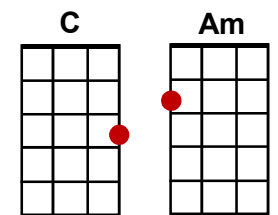

Can I believe the magic of your sighs,

F G7 C C

Will you still love me tomorrow.

F Em

Tonight with words unspoken,

F G7 C C7

You'll say that I'm the only one..ne...ne,

F Em

But will my heart be broken,

Am D Dm G7

When the night meets the morning sun.

C Am F G7

I'd like to know that your love,

C Am F G7

Is love I can be sure of,

E7 Am

So tell me now and I won't ask again,

F G7 C G7

Will you still love me tomorrow.

Will You Love Me Tomorrow (Cont'd)

Instrumental: Hum melody while picking

A | **C** **Am** **F** **G7** **C** **Am** **F** **G7**
 --3-3-5-5-3-7-7-5-----3-3-5-5-3-12-12-10