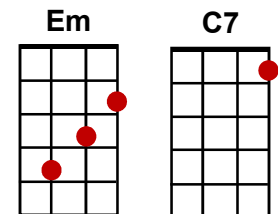

Can I believe the magic of your sighs,

F G7 C C

Will you still love me tomorrow.

F Em

Tonight with words unspoken,

F G7 C C7

You'll say that I'm the only one..ne...ne,

F Em

But will my heart be broken,

Am D Dm G7

When the night meets the morning sun.

C Am F G7

I'd like to know that your love,

C Am F G7

Is love I can be sure of,

E7 Am

So tell me now and I won't ask again,

F G7 C G7

Will you still love me tomorrow.

Will You Love Me Tomorrow (Cont'd)

Instrumental: Hum melody while picking

A | **C** **Am** **F** **G7** **C** **Am** **F** **G7**
 --3-3-5-5-3-7-7-5-----3-3-5-5-3-12-12-10

C **Am** **F** **G7**
 I'd like to know that your love,
C **Am** **F** **G7**
 Is love I can be sure of,
E7 **Am**
 So tell me now and I won't ask again,
F **G7** **C** **Am**
 Will you still love me tomorrow,
F **G7** **C** **Am**
 Will you still love me tomorrow,
F **G7** **C** **C↓**
 Will you still love me tomorrow