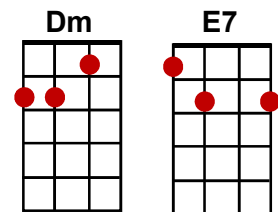

Can I believe the magic of your sighs,

F G7 C C

Will you still love me tomorrow.

F Em

Tonight with words unspoken,

F G7 C C7

You'll say that I'm the only one..ne...ne,

F Em

But will my heart be broken,

Am D Dm G7

When the night meets the morning sun.

C Am F G7

I'd like to know that your love,

C Am F G7

Is love I can be sure of,

E7 Am

So tell me now and I won't ask again,

F G7 C G7

Will you still love me tomorrow.

Will You Love Me Tomorrow (Cont'd)

Instrumental: Hum melody while picking

A | **C** **Am** **F** **G7** **C** **Am** **F** **G7**
 --3-3-5-5-3-7-7-5-----3-3-5-5-3-12-12-10

C **Am** **F** **G7**
 I'd like to know that your love,
C **Am** **F** **G7**
 Is love I can be sure of,
E7 **Am**
 So tell me now and I won't ask again,
F **G7** **C** **Am**
 Will you still love me tomorrow,
F **G7** **C** **Am**
 Will you still love me tomorrow,
F **G7** **C** **C↓**
 Will you still love me tomorrow