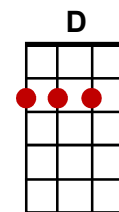

Can I believe the magic of your sighs,

F G7 C C

Will you still love me tomorrow.

F Em

Tonight with words unspoken,

F G7 C C7

You'll say that I'm the only one..ne...ne,

F Em

But will my heart be broken,

Am D Dm G7

When the night meets the morning sun.

C Am F G7

I'd like to know that your love,

C Am F G7

Is love I can be sure of,

E7 Am

So tell me now and I won't ask again,

F G7 C G7

Will you still love me tomorrow.

Will You Love Me Tomorrow (Cont'd)

Instrumental: Hum melody while picking

A | **C** **Am** **F** **G7** **C** **Am** **F** **G7**
 --3-3-5-5-3-7-7-5-----3-3-5-5-3-12-12-10

C **Am** **F** **G7**
 I'd like to know that your love,
C **Am** **F** **G7**
 Is love I can be sure of,
E7 **Am**
 So tell me now and I won't ask again,
F **G7** **C** **Am**
 Will you still love me tomorrow,
F **G7** **C** **Am**
 Will you still love me tomorrow,
F **G7** **C** **C↓**
 Will you still love me tomorrow