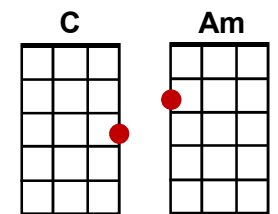

Will You Love Me Tomorrow (Cont'd)

Instrumental: Hum melody while picking

A | **C** **Am** **F** **G7** **C** **Am** **F** **G7**
--3-3-5-5-3-7-7-5-----3-3-5-5-3-12-12-10

A | **E7** **Am** **F** **G7** **C** **C**
-8-7-2-7-5-5-3-2-5-3----3-3-7-7-5-5-5-3

F **Em**
Tonight with words unspoken,
F **G7** **C** **C7**
You'll say that I'm the only one..ne...ne,
F **Em**
But will my heart be broken,
Am **D** **Dm** **G7**
When the night meets the morning sun.