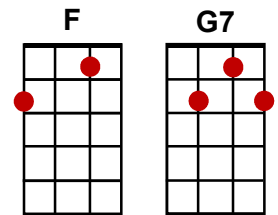

Tonight the light of love is in your eyes,

F G7 C G7

But will you love me tomorrow.

C Am F G7

Is this a lasting treasure,

C Am F G7

Or just a moment's pleasure,

E7 Am

Can I believe the magic of your sighs,

F G7 C C

Will you still love me tomorrow.

F Em

Tonight with words unspoken,

F G7 C C7

You'll say that I'm the only one..ne...ne,

F Em

But will my heart be broken,

Am D Dm G7

When the night meets the morning sun.

C Am F G7

I'd like to know that your love,

C Am F G7

Is love I can be sure of,

E7 Am

So tell me now and I won't ask again,

F G7 C G7

Will you still love me tomorrow.

Will You Love Me Tomorrow (Cont'd)

Instrumental: Hum melody while picking

A | **C** **Am** **F** **G7** **C** **Am** **F** **G7**
 --3-3-5-5-3-7-7-5-----3-3-5-5-3-12-12-10