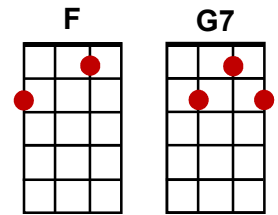

Will You Love Me Tomorrow (Cont'd)

Instrumental: Hum melody while picking

A | **C** **Am** **F** **G7** **C** **Am** **F** **G7**
--3-3-5-5-3-7-7-5-----3-3-5-5-3-12-12-10

A | **E7** **Am** **F** **G7** **C** **C**
-8-7-2-7-5-5-3-2-5-3----3-3-7-7-5-5-5-3

F **Em**
Tonight with words unspoken,
F **G7** **C** **C7**
You'll say that I'm the only one..ne...ne,
F **Em**
But will my heart be broken,
Am **D** **Dm** **G7**
When the night meets the morning sun.