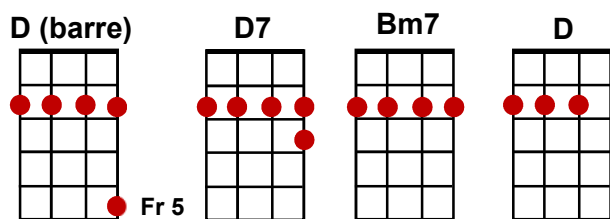

You've Got To Hide Your Love Away (Cont'd)

Riff 1