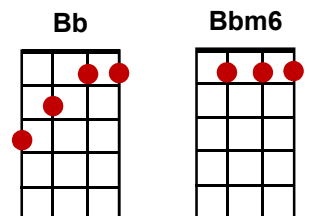

Tonight You Belong To Me

INTRO: (F// Gm7/ C7/) x2

F F7 Bb Bbm6
I know (I know) you belong to somebody new

F C7 F Gm7 C7
But tonight you belong to me

F F7 Bb Bbm6
Although (although) we're apart you're part of my heart

F C7 F F7
And tonight you belong to me

Bbm
Way down by the stream

How sweet it will seem

F D7 G7 C7 (Pause)
Once more just to dream in the moonlight

F
My honey I know (I know)

F7 Bb Bbm6
With the dawn that you will be gone

F C7 F F7
But tonight you belong to me

Bbm
Way down (way down) by the stream

How sweet it will seem

F D7 G7 C7 (Pause)
Once more just to dream in the moonlight

F
My honey I know (I know)

F7 Bb Bbm6
With the dawn that you will be gone

F C7 F
But tonight you belong to me

Tonight You Belong To Me

Bbm
Way down (way down) by the stream

How sweet it will seem

F **D7** **G7** **C7 (Pause)**
Once more just to dream in the moonlight

F
My honey I know (I know)