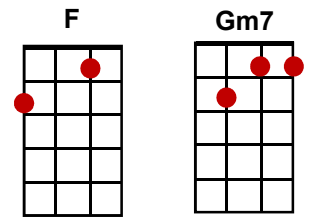

Tonight You Belong To Me

INTRO: (F// Gm7/ C7/) x2

F F7 Bb Bbm6
I know (I know) you belong to somebody new

F C7 F Gm7 C7
But tonight you belong to me

F F7 Bb Bbm6
Although (although) we're apart you're part of my heart

F C7 F F7
And tonight you belong to me

Bbm
Way down by the stream

How sweet it will seem

F D7 G7 C7 (Pause)
Once more just to dream in the moonlight

F
My honey I know (I know)

F7 Bb Bbm6
With the dawn that you will be gone

F C7 F F7
But tonight you belong to me

Bbm
Way down (way down) by the stream

How sweet it will seem

F D7 G7 C7 (Pause)
Once more just to dream in the moonlight

F
My honey I know (I know)

F7 Bb Bbm6
With the dawn that you will be gone

F C7 F
But tonight you belong to me

Tonight You Belong To Me

Bbm
Way down (way down) by the stream

How sweet it will seem

F **D7** **G7** **C7 (Pause)**
Once more just to dream in the moonlight

F
My honey I know (I know)