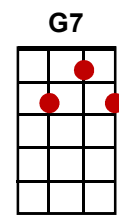

Tonight You Belong To Me

INTRO: (F// Gm7/ C7/) x2

F F7 Bb Bbm6
I know (I know) you belong to somebody new

F C7 F Gm7 C7
But tonight you belong to me

F F7 Bb Bbm6
Although (although) we're apart you're part of my heart

F C7 F F7
And tonight you belong to me

Bbm
Way down by the stream

How sweet it will seem

F D7 G7 C7 (Pause)
Once more just to dream in the moonlight

F
My honey I know (I know)

F7 Bb Bbm6
With the dawn that you will be gone

F C7 F F7
But tonight you belong to me

Bbm
Way down (way down) by the stream

How sweet it will seem

F D7 G7 C7 (Pause)
Once more just to dream in the moonlight

F
My honey I know (I know)

F7 Bb Bbm6
With the dawn that you will be gone

F C7 F
But tonight you belong to me

Tonight You Belong To Me

Bbm
Way down (way down) by the stream

How sweet it will seem

F **D7** **G7** **C7 (Pause)**
Once more just to dream in the moonlight

F
My honey I know (I know)