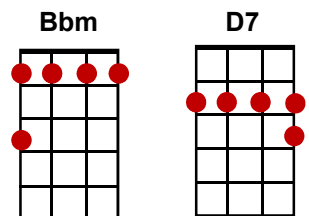

Tonight You Belong To Me

INTRO: (F// Gm7/ C7/) x2

F F7 Bb Bbm6
I know (I know) you belong to somebody new

F C7 F Gm7 C7
But tonight you belong to me

F F7 Bb Bbm6
Although (although) we're apart you're part of my heart

F C7 F F7
And tonight you belong to me

Bbm
Way down by the stream

How sweet it will seem

F D7 G7 C7 (Pause)
Once more just to dream in the moonlight

F
My honey I know (I know)

F7 Bb Bbm6
With the dawn that you will be gone

F C7 F F7
But tonight you belong to me

Bbm
Way down (way down) by the stream

How sweet it will seem

F D7 G7 C7 (Pause)
Once more just to dream in the moonlight

F
My honey I know (I know)

F7 Bb Bbm6
With the dawn that you will be gone

F C7 F
But tonight you belong to me

Tonight You Belong To Me

Bbm
Way down (way down) by the stream

How sweet it will seem

F **D7** **G7** **C7 (Pause)**
Once more just to dream in the moonlight

F
My honey I know (I know)