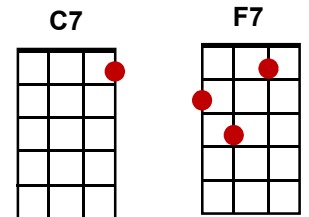

Tonight You Belong To Me

INTRO: (F// Gm7/ C7/) x2

F F7 Bb Bbm6
I know (I know) you belong to somebody new

F C7 F Gm7 C7
But tonight you belong to me

F F7 Bb Bbm6
Although (although) we're apart you're part of my heart

F C7 F F7
And tonight you belong to me

Bbm
Way down by the stream

How sweet it will seem

F D7 G7 C7 (Pause)
Once more just to dream in the moonlight

F
My honey I know (I know)

F7 Bb Bbm6
With the dawn that you will be gone

F C7 F F7
But tonight you belong to me

Bbm
Way down (way down) by the stream

How sweet it will seem

F D7 G7 C7 (Pause)
Once more just to dream in the moonlight

F
My honey I know (I know)

F7 Bb Bbm6
With the dawn that you will be gone

F C7 F
But tonight you belong to me

Tonight You Belong To Me

Bbm
Way down (way down) by the stream

How sweet it will seem

F **D7** **G7** **C7 (Pause)**
Once more just to dream in the moonlight

F
My honey I know (I know)